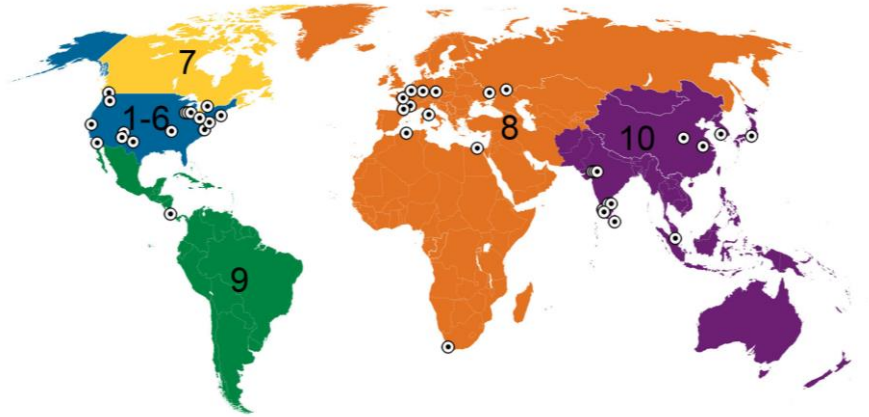

IEEE Student Branch of Cagliari

Short Overview

What is the IEEE Student Branch?

The Institute of Electrical and Electronics Engineers (IEEE) is the world's largest technical professional organization dedicated to advancing technology for the benefit of humanity.

IEEE has Student Branches at thousands of universities and colleges in hundreds of countries worldwide. Our group is the Student Branch of the University of Cagliari, a section run by student with the help of some more experienced researchers.

Map of the IEEE regions

- Region 1 (North-eastern US)
- Region 2 (Eastern US)
- Region 3 (Southern US)
- Region 4 (Central US)
- Region 5 (Southwestern US)
- Region 6 (Western US)
- Region 7 (Canada)
- Region 8 (Africa, Europe, Middle East)
- Region 9 (Latin America)
- Region 10 (Asia and Pacific)